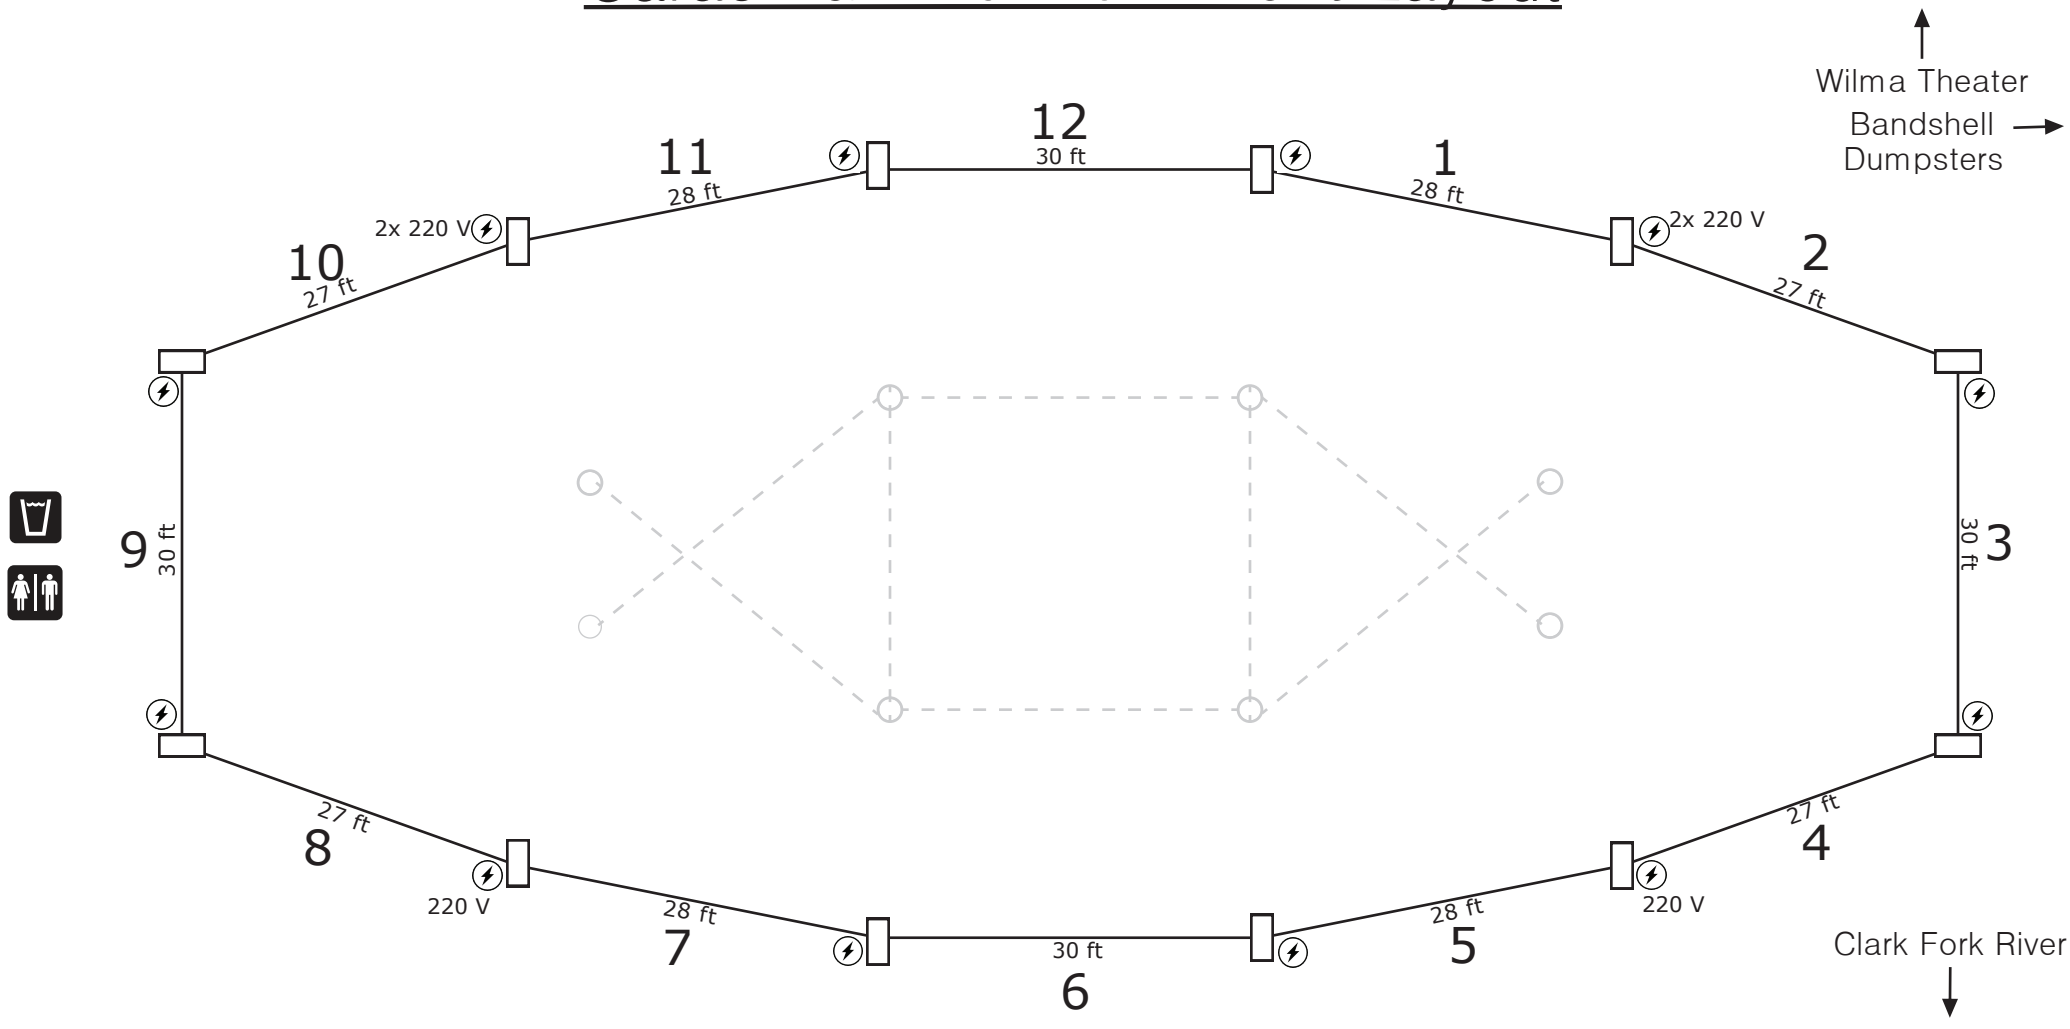

Caras Park Pavilion Event Layout

⚡ Electricity

Map Scale: 1"=16'

Event Name: _____	Contact Info: _____
Date: _____	Time: _____
Set-Up Time: _____	

<p><u>30</u> Tables (8') Table</p> <p><u>120</u> Chairs</p> <p>(Items drawn to scale)</p>	<div style="border: 2px solid black; padding: 5px; display: inline-block;"> <p>Stage 16'x16'</p> </div> <p>Pavilion Measurements 35' wide at ends 165' long 65' wide at middle Central cables 11' high</p>
---	--