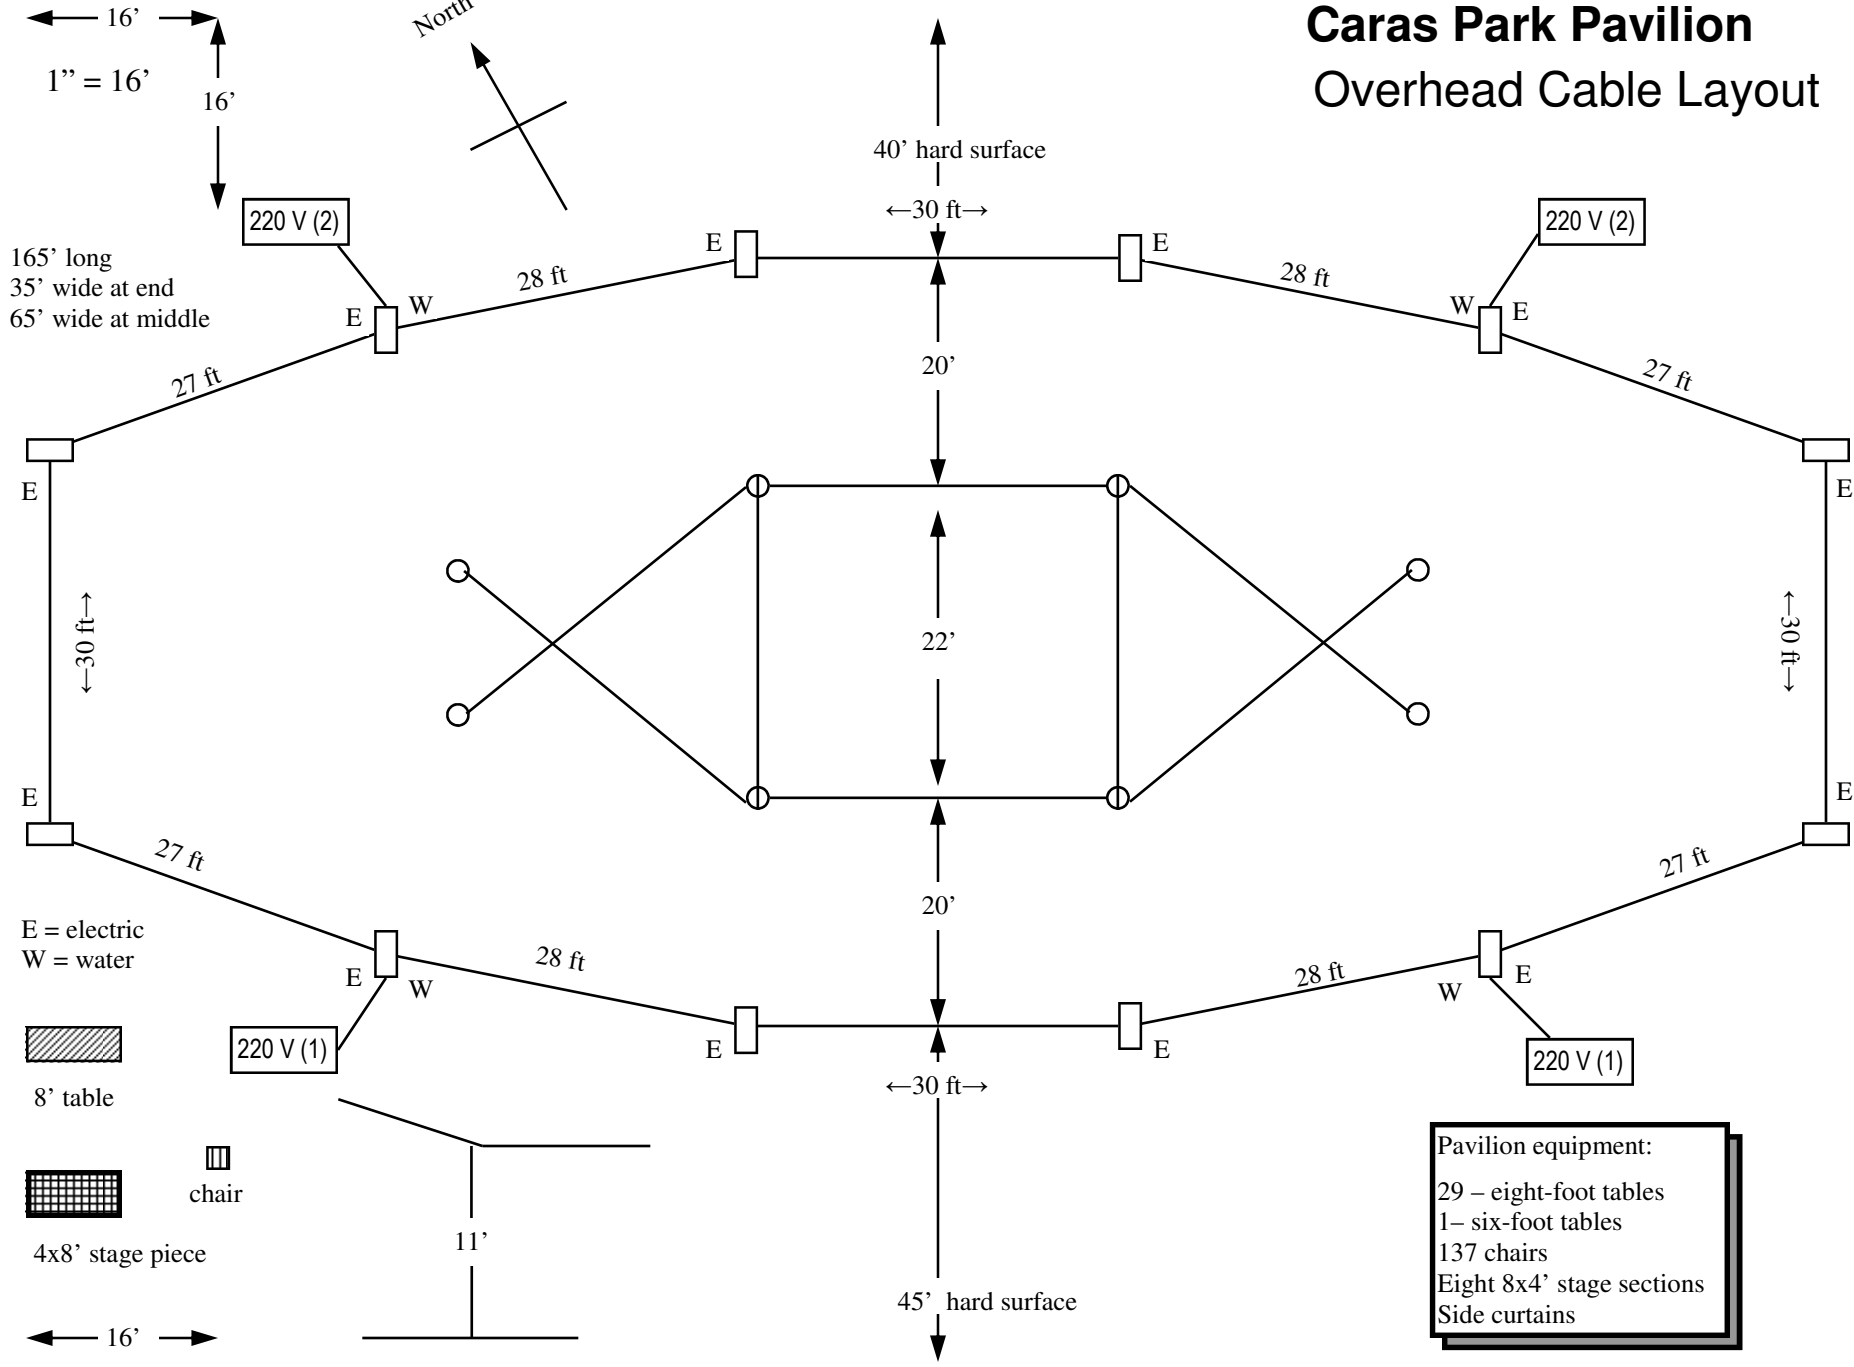

Caras Park Pavilion Overhead Cable Layout

- Pavilion equipment:**
- 29 – eight-foot tables
 - 1 – six-foot tables
 - 137 chairs
 - Eight 8x4' stage sections
 - Side curtains